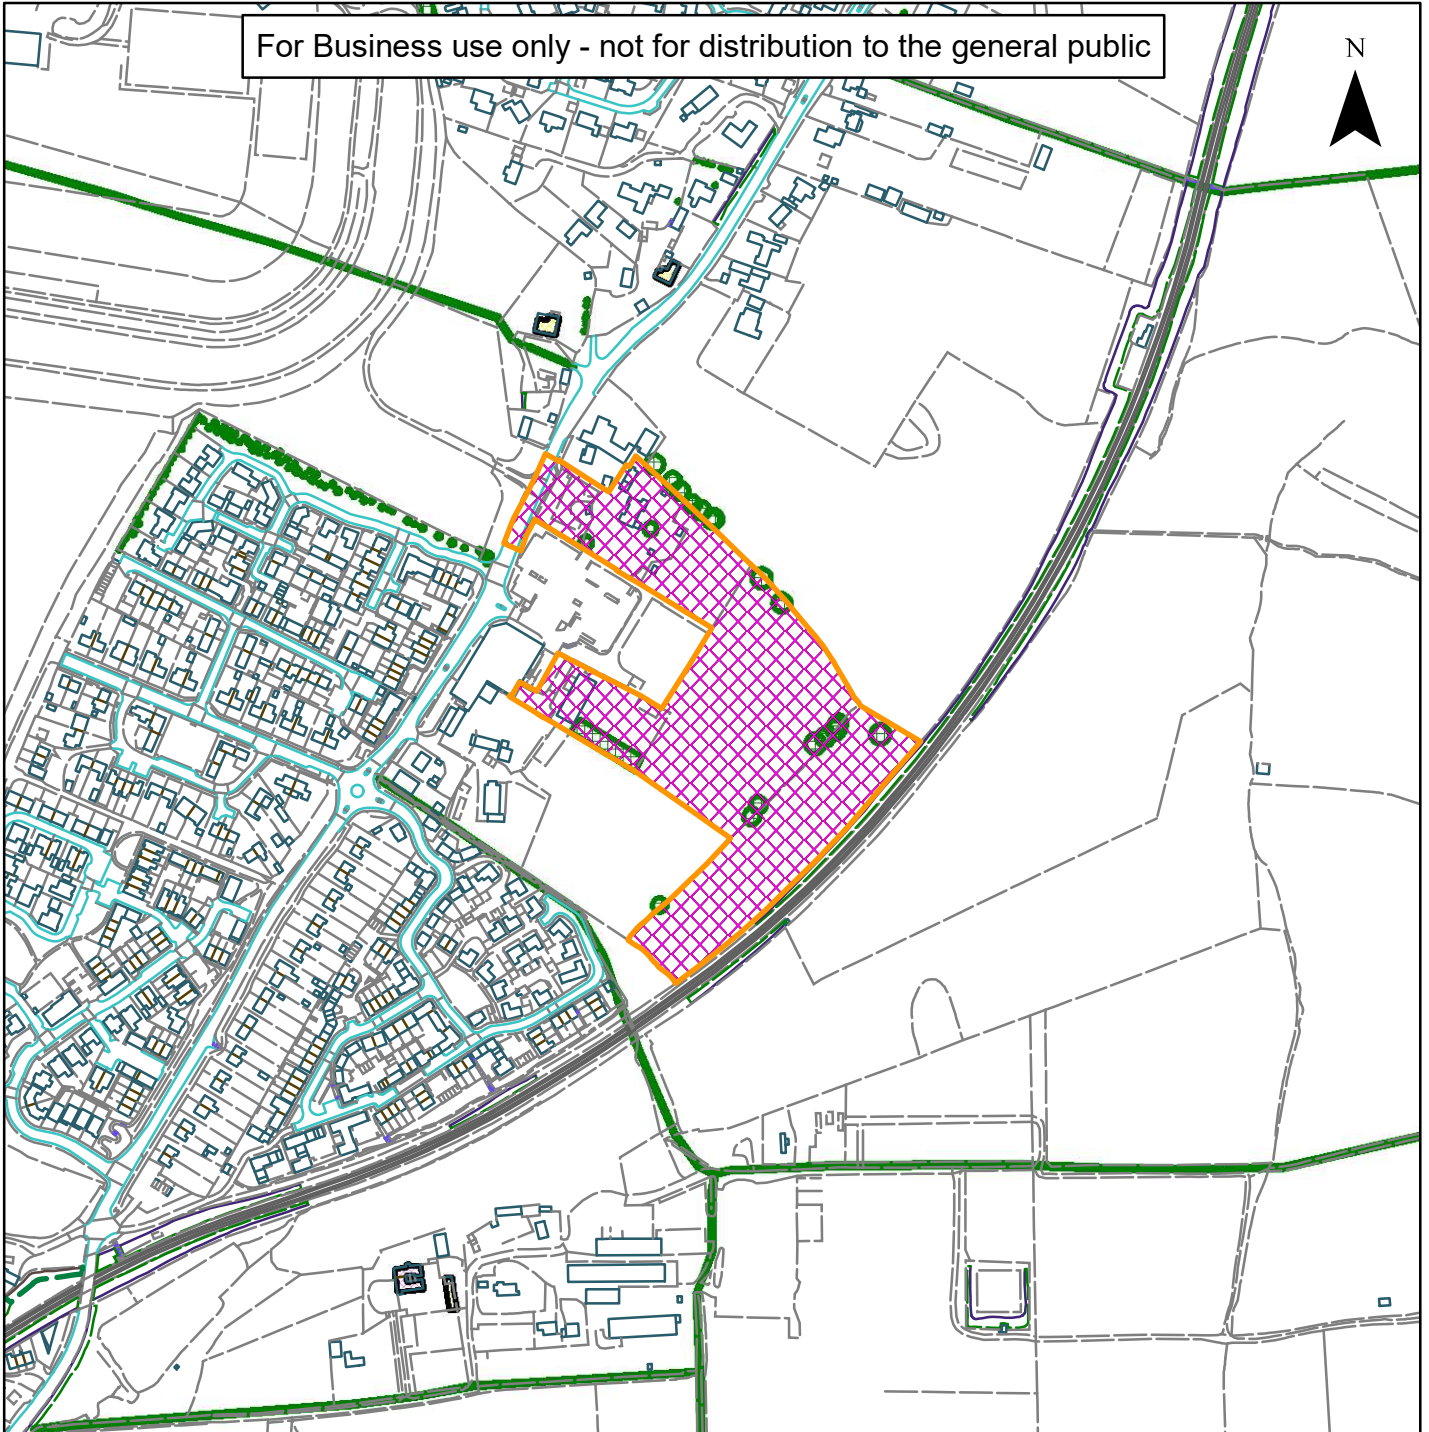

06) DC/21/2466

Horsham District Council

Greendene, Stane Street, Codmore Hill, Pulborough, West Sussex, RH20 1BQ

For Business use only - not for distribution to the general public

N

Scale: 1:5,000

Reproduced by permission of Ordnance Survey map on behalf of HMSO. © Crown copyright and database rights (2019). Ordnance Survey Licence.100023865